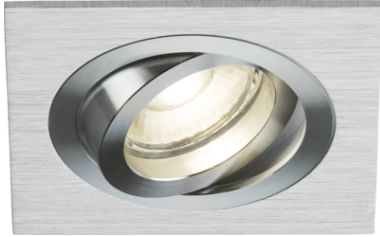

DATASHEET

AMA1TSBC

Ambar Single Tilt Square Downlight Brushed Chrome

www.mlaccessories.co.uk

MLA PART CODE	AMA1TSBC
DESCRIPTION	Ambar Single Tilt Square Downlight Brushed Chrome
NET WEIGHT (KG)	0.128
FINISH	Brushed Chrome
DIMENSIONS (MM)	Length - 92 Width - 92 Projection - 3 Recessed Depth - 22 Minimum Void - 70
CUT-OUT (MM)	Cut-out Diameter - 82
CONSTRUCTION	Construction - Aluminium
CLASS	II
IP RATING	IP20
MAX. WATTAGE (W)	10
LAMP BASE	GU10
LAMP INCLUDED	No
LED COMPATIBLE	Yes
DIMMABLE	Lamp dependent
IC RATED	No
INPUT VOLTAGE	230V 50Hz
WARRANTY	5year(s)
MANUFACTURED IN ACCORDANCE WITH	BS EN 60598
ORIGIN OF MANUFACTURE	China
DECLARATION OF CONFORMITY (HELD ON FILE)	Yes
EAN	5056270872880

Date Created: 08/01/2024 19:25